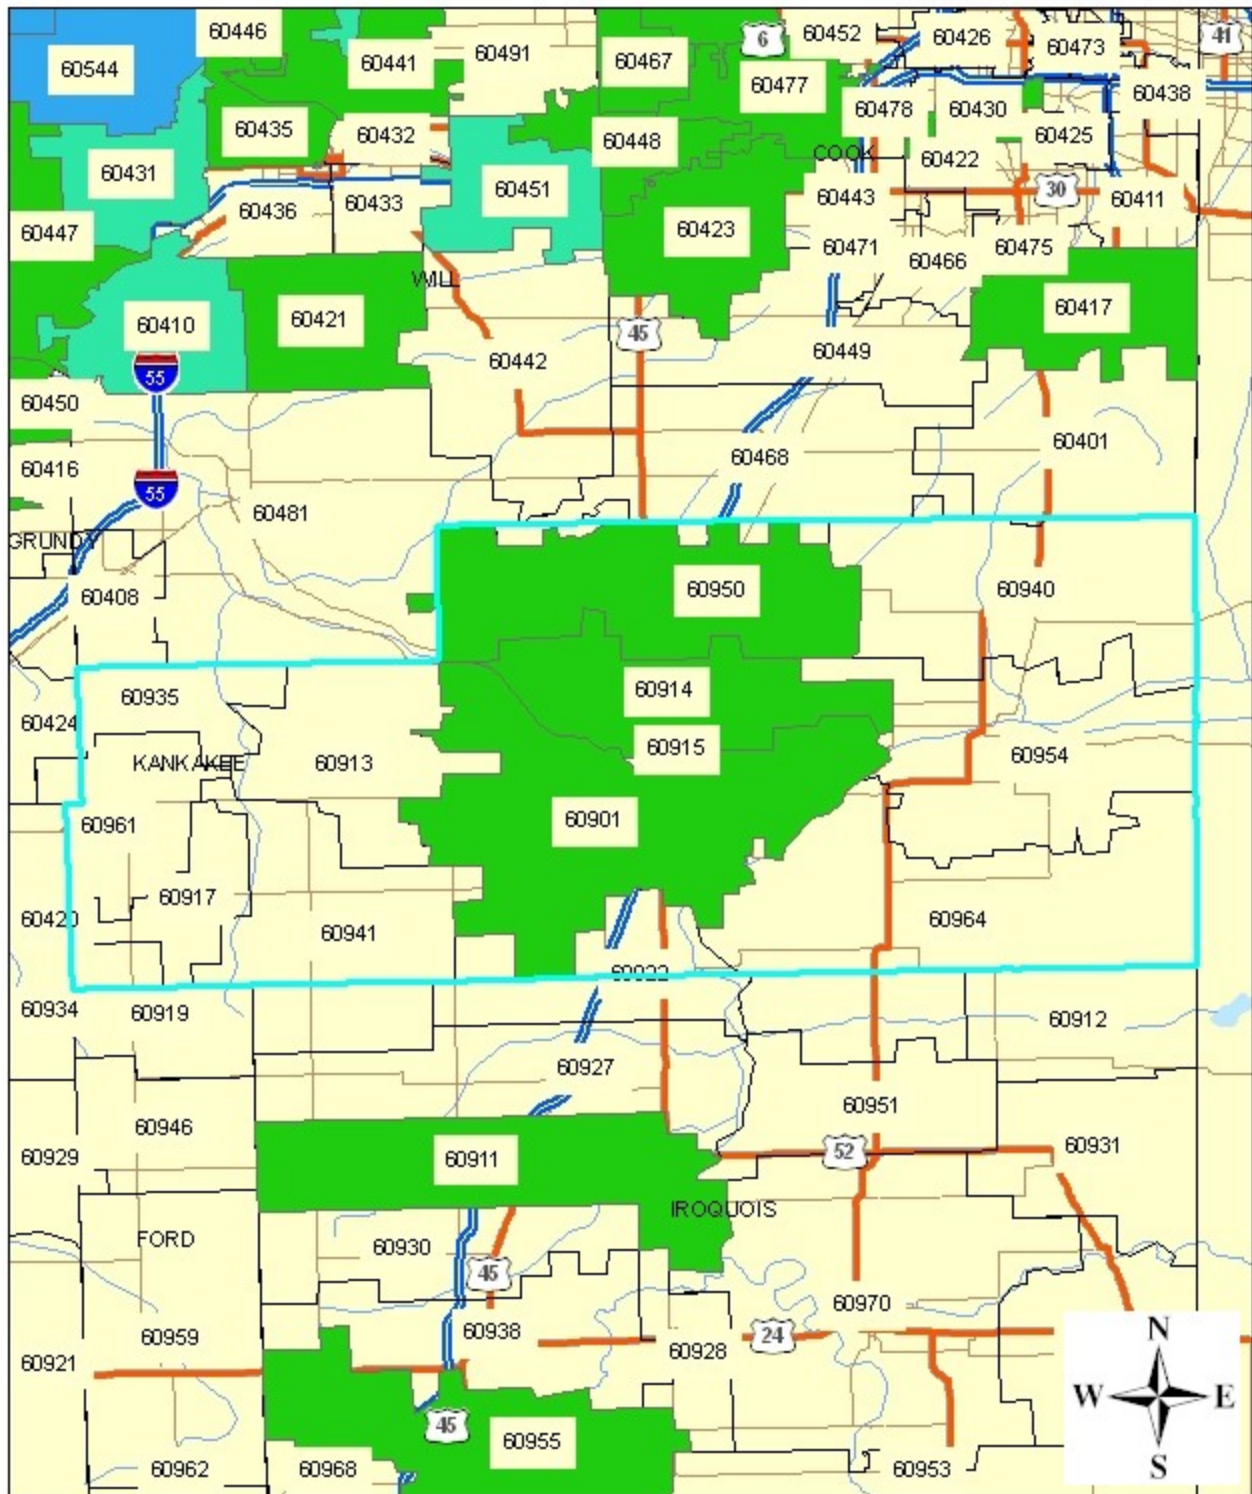

# Number of Mitigation Systems in County by Zip Code

Zip	Number of mitigation systems
60901	1
60914	1
60950	1

## KEY